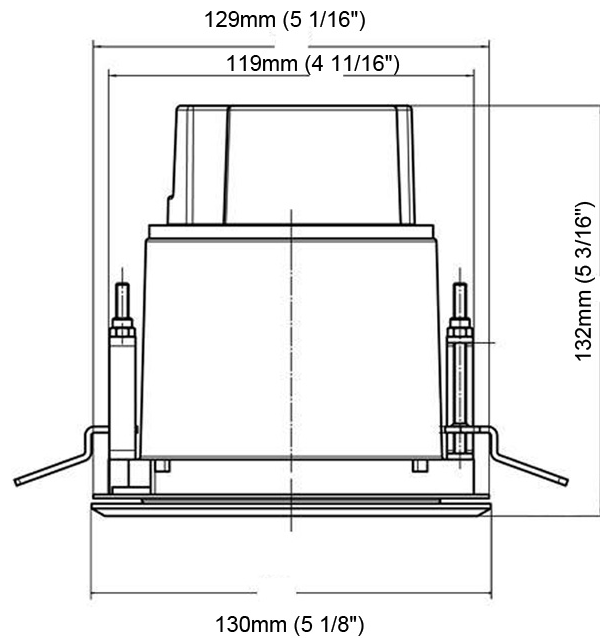

GENERAL

Series: Olodum
 Subseries: Olodum Round
 Brand: Side
 Division: Exterior
 Mounting Type: Recessed
 Mounting Location: In-Ground
 Subcategory: Uplight

PHYSICAL

Shape: Round
 Diameter (mm): 130
 Diameter (in): 5 1/8
 Height (mm): 146
 Height (in): 5 3/4
 Light Distribution: Adjustable / Direct
 Weight (kg): 1.9
 Weight (lbs): 4.19
 Diffuser: Clear tempered glass
 Gasket: Silicon rubber
 Fixture Finish: SSS
 Fixture Material: Aluminum Die Cast

GENERAL

Series: Olodum
 Subseries: Olodum Square
 Brand: Side
 Division: Exterior
 Mounting Type: Recessed
 Mounting Location: Ceiling
 Subcategory: Downlight

PHYSICAL

Shape: Square
 Length (mm): 76
 Length (in): 3
 Width (mm): 76
 Width (in): 3
 Height (mm): 58
 Height (in): 2 5/16
 Min. Recessing Depth (mm): 63
 Min. Recessing Depth (in): 2 1/2
 Light Distribution: Downlight
 Weight (kg): 0.4
 Weight (lbs): 0.88
 Diffuser: Clear tempered glass
 Gasket: Silicon rubber
 Fixture Finish: SSS
 Fixture Material: Stainless Steel

GENERAL

Series: Olodum
 Subseries: Olodum Round
 Brand: Side
 Division: Exterior
 Mounting Type: Recessed
 Mounting Location: Ceiling
 Subcategory: Downlight

PHYSICAL

Shape: Round
 Diameter (mm): 130
 Diameter (in): 5 1/8
 Height (mm): 132
 Height (in): 5 3/16
 Light Distribution: Downlight
 Weight (kg): 1.450
 Weight (lbs): 3.2
 Diffuser: Clear tempered glass
 Gasket: Silicon rubber
 Fixture Finish: SSS
 Fixture Material: Aluminum Die Cast

Certified By: Certified for North American Standards
 IP rating: IP67
 IK Rating: IK10

PROJECT
TYPE
SPECIFIER
QUANTITY
DATE

1.45kg / 3.2lbs

127mm (5")

Recessed Thickness 10 / 12.5 / 15 mm (3/8" / 1/2" / 9/16")