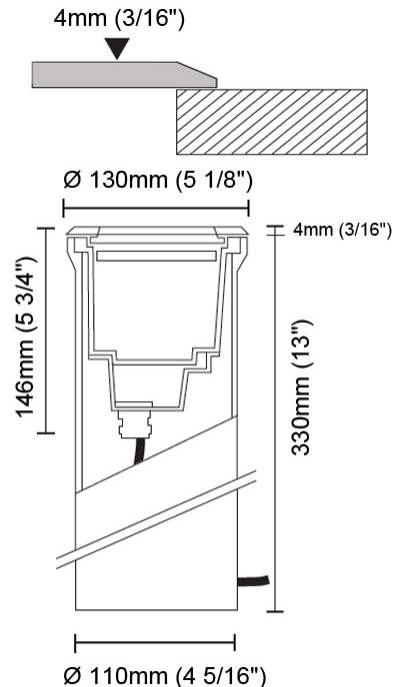

GENERAL

Series: Olodum
Subseries: Olodum Round
Brand: Side
Division: Exterior
Mounting Type: Recessed
Mounting Location: In-Ground
Subcategory: Uplight

PHYSICAL

Shape: Round
Diameter (mm): 130
Diameter (in): 5 1/8
Height (mm): 146
Height (in): 5 3/4
Light Distribution: Adjustable / Direct
Weight (kg): 1.9
Weight (lbs): 4.19
Diffuser: Clear tempered glass
Gasket: Silicon rubber
Fixture Finish: SSS
Fixture Material: Aluminum Die Cast

ELECTRICAL

Lamp Type: LED (Zhaga Standard)
Input Wattage (W): 6.8
Total Output Wattage (W): 5.8
Dimming: 0-10V Dimming / Phase Dimming (120Vac Only)
Driver Included: No
Driver Location: Remote
Driver Type: Constant Current - Universal
Input Voltage (V): 120 - 277
Constant Current (MA): 203
Upon Request: (Not included - see components [IP65 or higher enclosure to be supplied by others]) 0-10Vdc dimming / Phase dimming @120Vac only / 277Vac

LED

Color Temperature (°K): 3000 / 4000
Max. Delivered Lumen (lm): 814.5 / 868.8
Nominal Lumen (lm): 1050 / 1120
CRI: >80 CRI
Lamp Life (hrs): 50000

OPTICAL

Reflector: Metallized polycarbonate
Optic: 15 / 30 / 45
Adjustability: Rotational 350°; Tilt ±15°

RATINGS AND CERTIFICATIONS

Certified By: Certified for North American Standards
IP rating: IP67
IK Rating: IK10

1.9kg / 4.19lbs