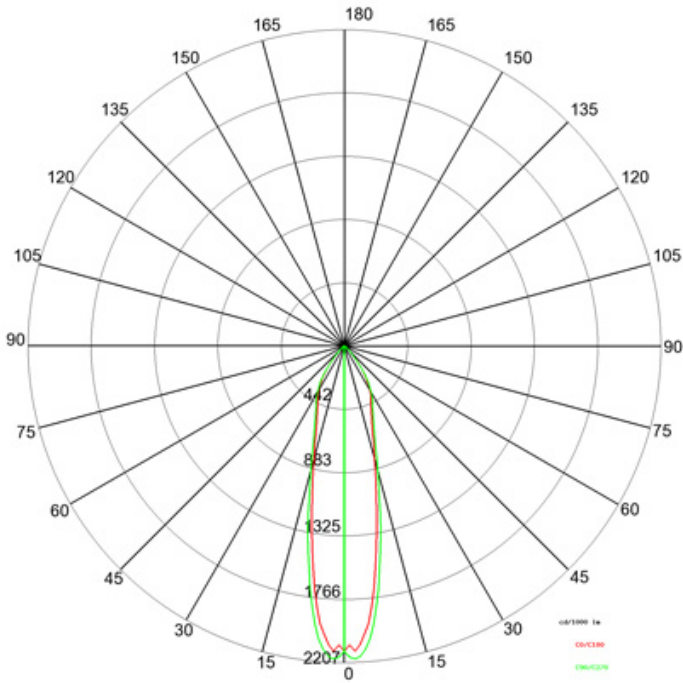

OLODUM ROUND RECESSED

E10I0071-

PROJECT	
TYPE	
SPECIFIER	
QUANTITY	
DATE	

E