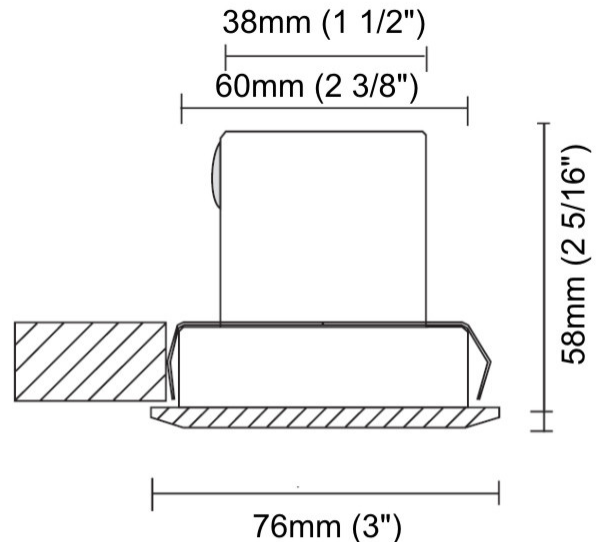

GENERAL

Series: Olodum
 Subseries: Olodum Round
 Brand: Side
 Division: Exterior
 Mounting Type: Recessed
 Mounting Location: In-Ground
 Subcategory: Uplight

PHYSICAL

Shape: Round
 Diameter (mm): 130
 Diameter (in): 5 1/8
 Height (mm): 146
 Height (in): 5 3/4
 Light Distribution: Adjustable / Direct
 Weight (kg): 1.9
 Weight (lbs): 4.19
 Diffuser: Clear tempered glass
 Gasket: Silicon rubber
 Fixture Finish: SSS
 Fixture Material: Aluminum Die Cast

GENERAL

Series: Olodum
 Subseries: Olodum Square
 Brand: Side
 Division: Exterior
 Mounting Type: Recessed
 Mounting Location: Ceiling
 Subcategory: Downlight

PHYSICAL

Shape: Square
 Length (mm): 76
 Length (in): 3
 Width (mm): 76
 Width (in): 3
 Height (mm): 58
 Height (in): 2 5/16
 Min. Recessing Depth (mm): 63
 Min. Recessing Depth (in): 2 1/2
 Light Distribution: Downlight
 Weight (kg): 0.4
 Weight (lbs): 0.88
 Diffuser: Clear tempered glass
 Gasket: Silicon rubber
 Fixture Finish: SSS
 Fixture Material: Stainless Steel

0.40 kg / 0.88 lbs

61mm (2 3/8")

Recessed Thickness 10 / 12.5 / 15 / 25 / 30 mm
 (3/8" / 1/2" / 9/16" / 1" / 1 3/16")

OLODUM ROUND RECESSED

E10Q0052- -

base number Color BA Options
 Temperature

- To build a product code in our configurator select the specify button on the base model # product page
- To build a manual product code on this datasheet choose from the options listed below in blue font and add the suffix to the base model #

GENERAL

Series: Olodum
 Subseries: Olodum Round
 Brand: Side
 Division: Exterior
 Mounting Type: Recessed
 Mounting Location: Ceiling
 Subcategory: Downlight

PHYSICAL

Shape: Round
 Diameter (mm): 130
 Diameter (in): 5 1/8
 Height (mm): 132
 Height (in): 5 3/16
 Light Distribution: Downlight
 Weight (kg): 1.450
 Weight (lbs): 3.2
 Diffuser: Clear tempered glass
 Gasket: Silicon rubber
 Fixture Finish: SSS
 Fixture Material: Aluminum Die Cast