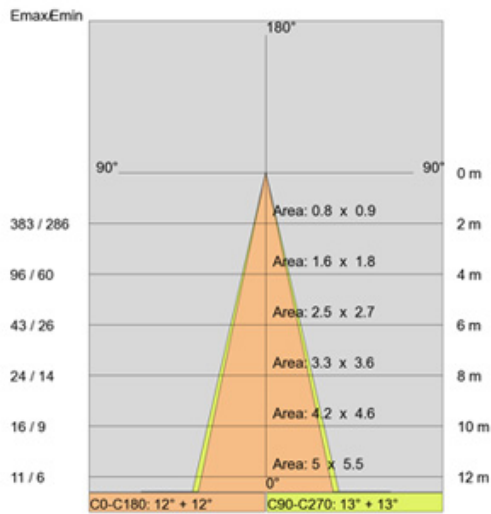

OLODUM ROUND RECESSED

E10I0071-

PROJECT	
TYPE	
SPECIFIER	
QUANTITY	
DATE	

E